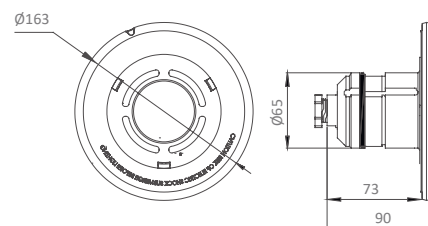

## LUMIPLUS ESSENTIAL MINI PROJECTOR FOR NICHE

Niche mounted. Compatible with Astralpool's Mini niches .

		76680	76680WW
A ↑ E	Color	White	Warm White
	Consumption	4 W (6 VA)	
	Luminous flux	315 lm	
	Temp. Color	5.700 K	3.000 K
		76682	
A ↑ G	Color	RGB	
	Consumption	4 W (7 VA)	
	Luminous flux	186 lm	
	Remote Control	Not included	
	Control	Can be controlled by push-button 32458, LumiPlus Range Extender 64633 + RC1100 remote controller 75773 or LumiPlus Connect controller 76290.	

VOLTAGE:	12 V AC
FREQUENCY:	50/60 Hz
SERVICE LIFE:	L70-50,000 h
MAX. WATER TEMPERATURE:	40 °C
MAX. INSTALLATION DEPTH:	2 m
MAXIMUM WATER TREATMENT VALUES:	
	Chlorine: 2 mg/l Bromine: 5 mg/l
	Salt chlorinator (NaCl): 6 g/l
	Pool water pH: 7.2 and 7.6
CABLE:	2.5 m. H07RN-F 2 x 1 mm <sup>2</sup>
MATERIALS:	Polyamide
NICHES:	06967, 00369, 49828
DECORATIVE RINGS:	04582-0500CL090
	04582-0500CL129
	04582-0500CL144